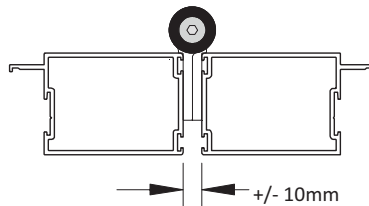

Butt Hinge lay-up showing gap of approximately 10mm between door sashes

Sinkless Hinge lay-up showing gap of approximately 5mm between door sashes

about us

National Glass Distribution is led by founder Anthony Adler. The company with a culture of quality at its heart is driven by an energetic and dynamic management team led by Belinda Louw, Francois Viljoen, Gary Martin, Nic Kruger and Alwyn Gouws.