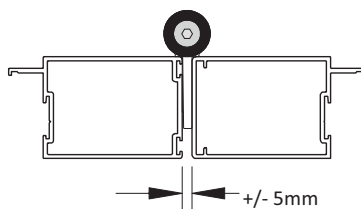

Butt Hinge lay-up showing gap of approximately 10mm between door sashes

Sinkless Hinge lay-up showing gap of approximately 5mm between door sashes

about us

National Glass Distribution is led by founder Anthony Adler. The company with a culture of quality at its heart is driven by an energetic and dynamic management team led by Belinda Louw, Francois Viljoen, Gary Martin, Nic Kruger and Alwyn Gouws.